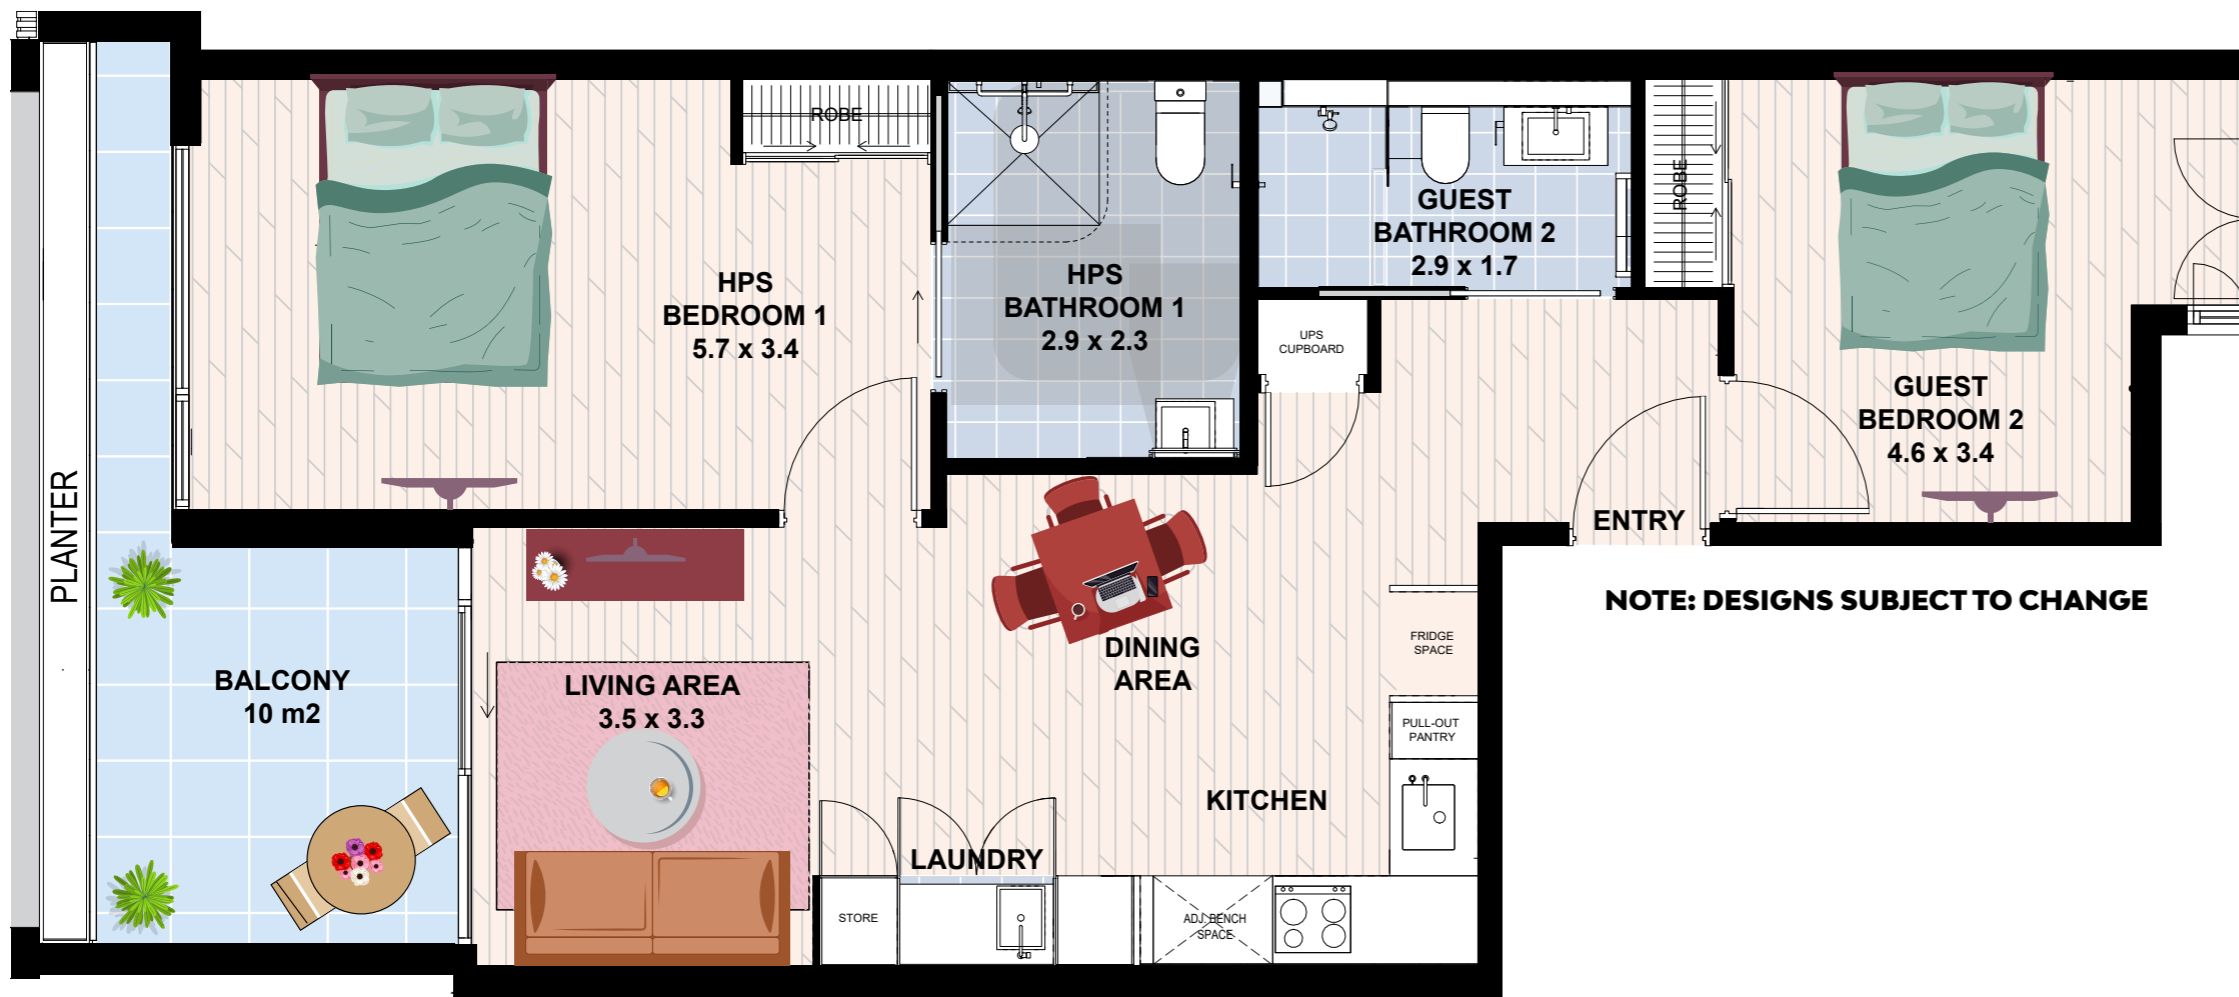

ORCHARD TERRACE
5 Wunderlich Road,
SUBIACO WA 6008

TYPE 05

Internal Area 80 m²

External Area 10 m²

TOTAL AREA 90 m²

Wunderlich Road

Hay Street

IMPROVED LIVEABILITY